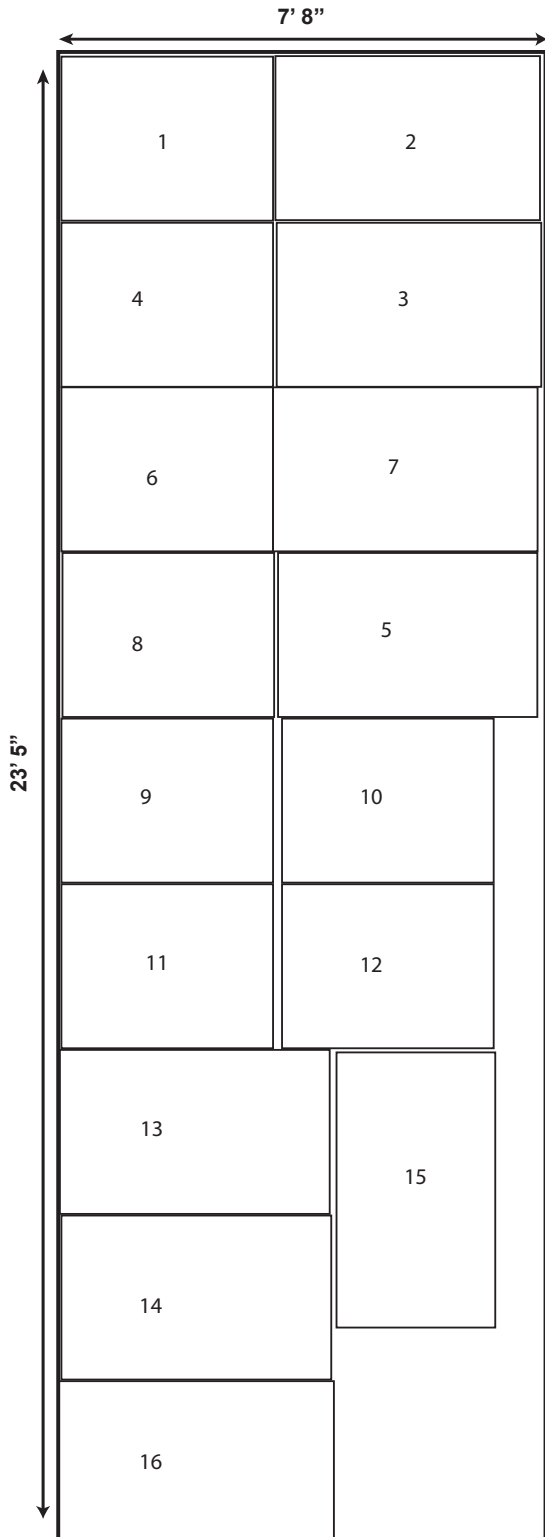

# Voices and Votes Shipping Information

Crossroads will fit in one 26' U-Haul Truck. Please do not stack any of the crates. The following layout is just one suggestion for how it might fit in a 26' truck. This was made using U-haul's interior dimensions of 23'5"L x 7'8"W x 8'3"H. Trucks from other companies may vary in size.

## Crate List:

Crate 1	31"W x 40" L x 64" H
Crate 2	31"W x 50" L x 63" H
Crate 3	31"W x 50" L x 63" H
Crate 4	31"W x 40" L x 63" H
Crate 5	31"W x 49" L x 64" H
Crate 6	31"W x 40" L x 64" H
Crate 7	31"W x 50" L x 63" H
Crate 8	31"W x 40" L x 64" H
Crate 9	31"W x 40" L x 64" H
Crate 10	31"W x 40" L x 57" H
Crate 11	31"W x 40" L x 57" H
Crate 12	31"W x 40" L x 57" H
Crate 13	31"W x 51" L x 60" H
Crate 14	31"W x 51" L x 60" H
Crate 15	30"W x 52" L x 50.5" H
Crate 16	30"W x 52" L x 37" H