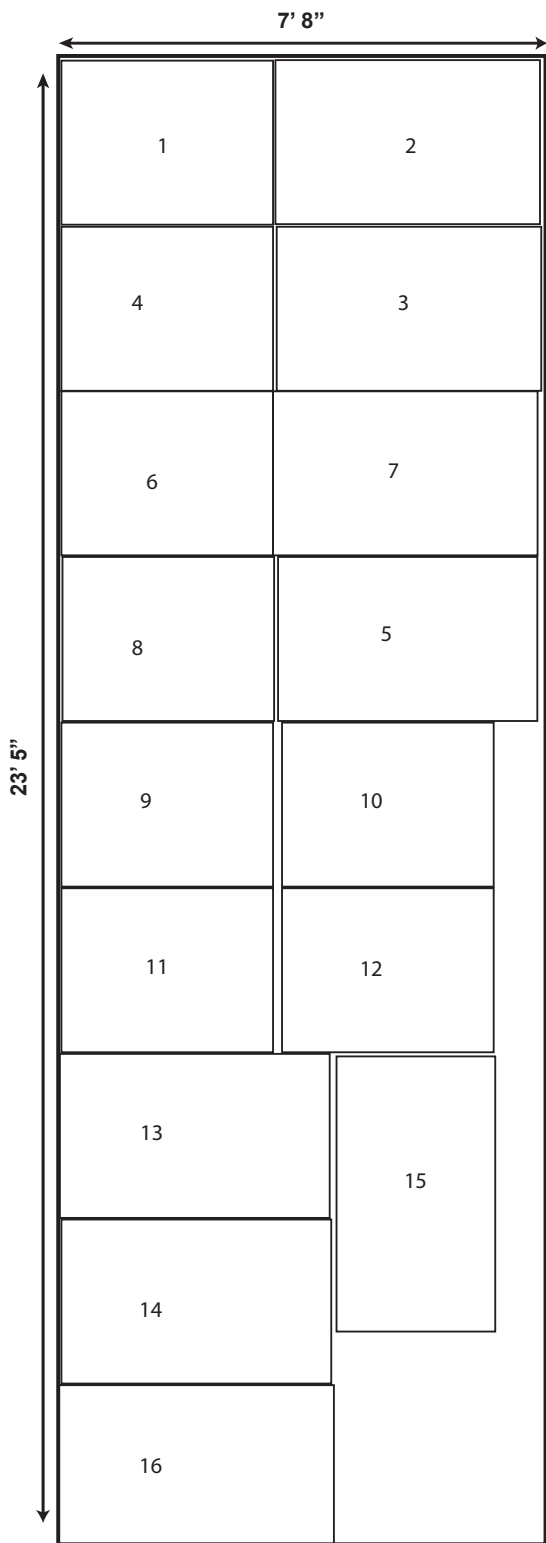

Voices and Votes Shipping Information

Crossroads will fit in one 26' U-Haul Truck. Please do not stack any of the crates. The following layout is just one suggestion for how it might fit in a 26' truck. This was made using U-haul's interior dimensions of 23'5"L x 7'8"W x 8'3"H. Trucks from other companies may vary in size.

Crate List:

Crate 1	31"W x 40" L x 64" H
Crate 2	31"W x 50" L x 63" H
Crate 3	31"W x 50" L x 63" H
Crate 4	31"W x 40" L x 63" H
Crate 5	31"W x 49" L x 64" H
Crate 6	31"W x 40" L x 64" H
Crate 7	31"W x 50" L x 63" H
Crate 8	31"W x 40" L x 64" H
Crate 9	31"W x 40" L x 64" H
Crate 10	31"W x 40" L x 57" H
Crate 11	31"W x 40" L x 57" H
Crate 12	31"W x 40" L x 57" H
Crate 13	31"W x 51" L x 60" H
Crate 14	31"W x 51" L x 60" H
Crate 15	30"W x 52" L x 50.5" H
Crate 16	30"W x 52" L x 37" H