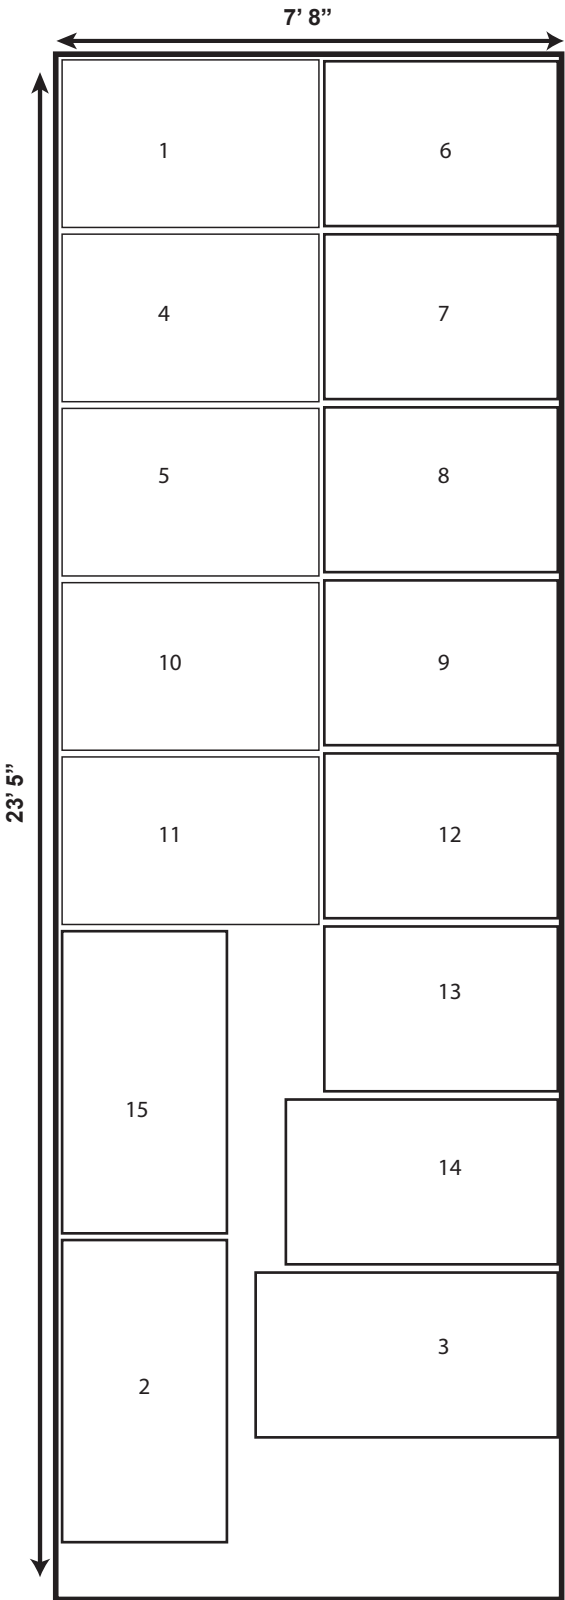

Crossroads Shipping Information

Crossroads will fit in one 26' U-Haul Truck. Please do not stack any of the crates. The following layout is just one suggestion for how it might fit in a 26' truck. This was made using U-haul's interior dimensions of 23'5"L x 7'8"W x 8'3"H. Trucks from other companies may vary in size.

Crate List:

- Crate 1 46 3/4"W x 30 1/2" L x 81 1/2" H
- Crate 2 30"W x 55" L x 39" H
- Crate 3 30"W x 55" L x 39" H
- Crate 4 46 3/4"W x 30 1/2" L x 81 1/2" H
- Crate 5 46 3/4"W x 30 1/2" L x 81 1/2" H
- Crate 6 30"W x 42 1/2" L x 81 1/2" H
- Crate 7 30"W x 42 1/2" L x 81 1/2" H
- Crate 8 30"W x 42 1/2" L x 81 1/2" H
- Crate 9 30"W x 42 1/2" L x 81 1/2" H
- Crate 10 46 3/4"W x 30 1/2" L x 81 1/2" H
- Crate 11 46 3/4"W x 30 1/2" L x 81 1/2" H
- Crate 12 30"W x 42 1/2" L x 53 1/2" H
- Crate 13 30"W x 42 1/2" L x 81 1/2" H
- Crate 14 30"W x 49 1/2" L x 81 1/2" H
- Crate 15 30"W x 55" L x 39" H

Total Weight: 4,373 pounds

Please make sure that all crates are securely tied into the truck.