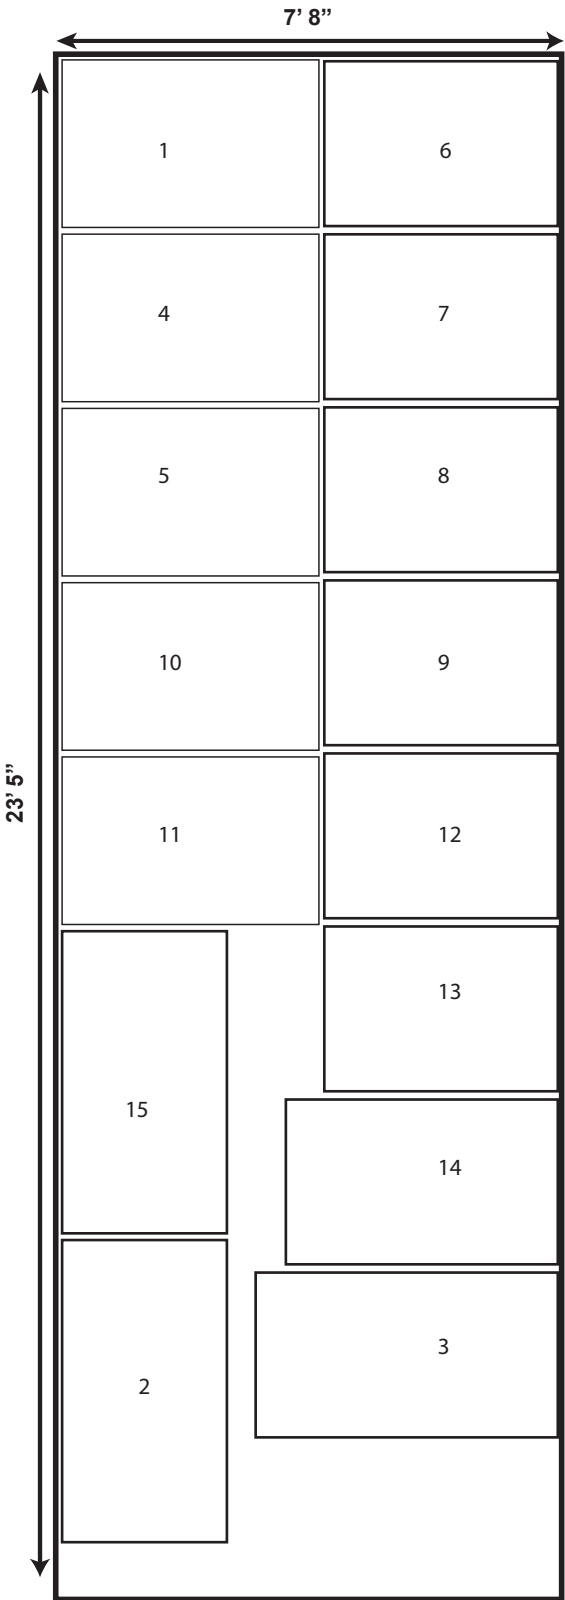

Crossroads Shipping Information

Crossroads will fit in one 26' U-Haul Truck. Please do not stack any of the crates. The following layout is just one suggestion for how it might fit in a 26' truck. This was made using U-haul's interior dimensions of 23'5"L x 7'8"W x 8'3"H. Trucks from other companies may vary in size.

Crate List:

- Crate 1 46 3/4"W x 30 1/2" L x 81 1/2" H
- Crate 2 30"W x 55" L x 39" H
- Crate 3 30"W x 55" L x 39" H
- Crate 4 46 3/4"W x 30 1/2" L x 81 1/2" H
- Crate 5 46 3/4"W x 30 1/2" L x 81 1/2" H
- Crate 6 30"W x 42 1/2" L x 81 1/2" H
- Crate 7 30"W x 42 1/2" L x 81 1/2" H
- Crate 8 30"W x 42 1/2" L x 81 1/2" H
- Crate 9 30"W x 42 1/2" L x 81 1/2" H
- Crate 10 46 3/4"W x 30 1/2" L x 81 1/2" H
- Crate 11 46 3/4"W x 30 1/2" L x 81 1/2" H
- Crate 12 30"W x 42 1/2" L x 53 1/2" H
- Crate 13 30"W x 42 1/2" L x 81 1/2" H
- Crate 14 30"W x 49 1/2" L x 81 1/2" H
- Crate 15 30"W x 55" L x 39" H

Total Weight: 4,373 pounds

Please make sure that all crates are securely tied into the truck.